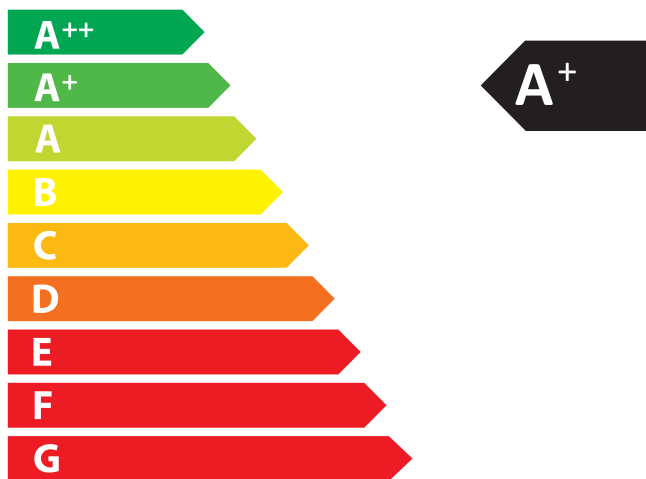

# ENERGY

WESTFIRE

UNIQ 35

**4.3**  
kW